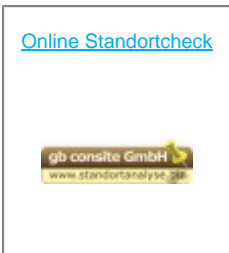

Kontaktdaten

Mobile

gb consite GmbH
Mittenheimer Str. 58
85764 Oberschleißheim
Alemanha
Telefon: + 49 089 30 90 52 97-0
E-Mail: info@gbconsite.de
Homepage: www.gbconsite.de

nós falamos ...  

Pontos de venda

Produtos

[Online Standortcheck](#)

[mehr](#)

Firmenbeschreibung

The innovative geomarketing service "Online Standortcheck" provides SMEs and entrepreneurs with a professional business location check based on proven analysis methods and statistical data. Until now, only big firms have been able to carry out reliable location checks due to the high cost of comparable services and software solutions. "Online Standortcheck" uses premium data and geomarketing applications to conduct an objective, on-demand analysis that clearly indicates whether a place might become a profitable business location. The user-friendly solution combines Web 2.0 technologies with the Web-based mapping service BING Maps and a modern data algorithm. The user is offered step-by-step guidance through the location check before receiving a professional final report that is ready for download. As the service is available online, users can access all key information immediately on demand.